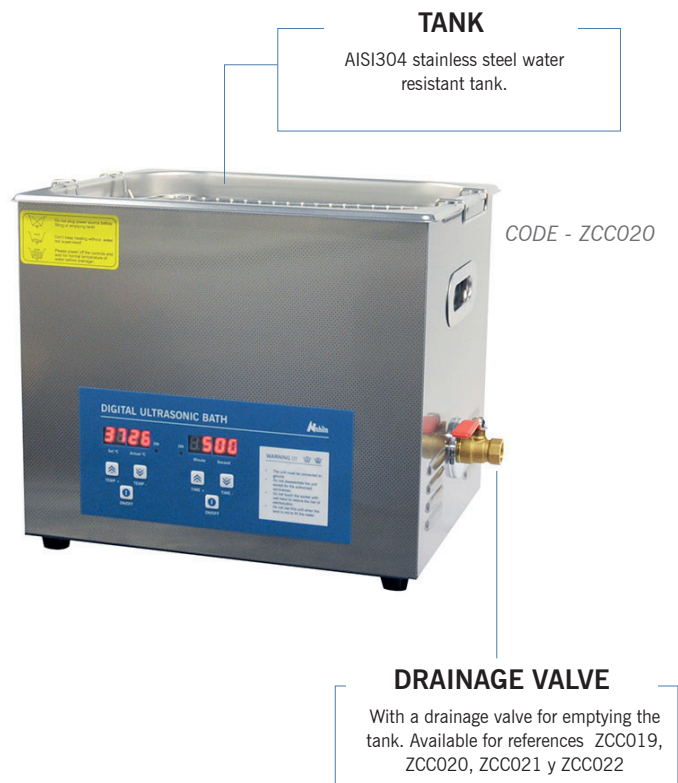

Ultrasonic baths

Code ZCC016, ZCC017, ZCC018, ZCC019, ZCC020, ZCC021, ZCC022

- Digital display with temperature and time selection.
- Includes lid and basket with handles for a better grip.
- AISI304 stainless steel water resistant tank.
- Adjustable timer from 1 to 99 min. Selectable from minute to minute
- Adjustable temperature from room to 80 °C
- 220V power supply

Technical specifications

Code	ZCC016	ZCC017	ZCC019	ZCC020	ZCC021	ZCC018	ZCC022
Frequency (KHz)	40	40	40	40	40	40	40
Capacity (L)	2	3	6	10	15	22	30
Tank size (mm)	150x140x100	240x140x100	300x155x150	300x240x150	330x300x150	500x300x150	500x300x200
Unit size (mm)	190x170x195	270x160x220	330x180x280	330x270x280	360x330x280	530x330x280	530x330x330
Heating power (W)	100	100	300	300	400	500	500
Ultrasonic power (W)	60	120	180	240	360	480	600